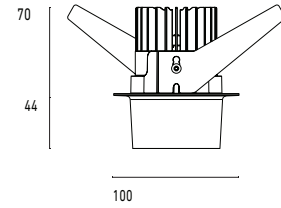

101 10 000310.011

Model

Name	Mono 100 Type 3 Recessed Downlighter
Finish	Structured White
Area	Indoor

System

Power (Luminaire)	16W
Power (System)	19W
Voltage	240V-AC
Optics	Rotationally Symmetrical Direct 30°
Colour Temperature	2700°K
Luminous Flux	1300lm
TM30	Rf95 Rg103
CRI	Ra97
Lumen Maintenance	L90 B10 50000hrs
Chromacity	<3 McAdam Step Ellipse
Articulation	Fixed
Cut-Out	
Ingress Protection	IP44
Control Device	Remote Fixed Output (Included)
Class	III